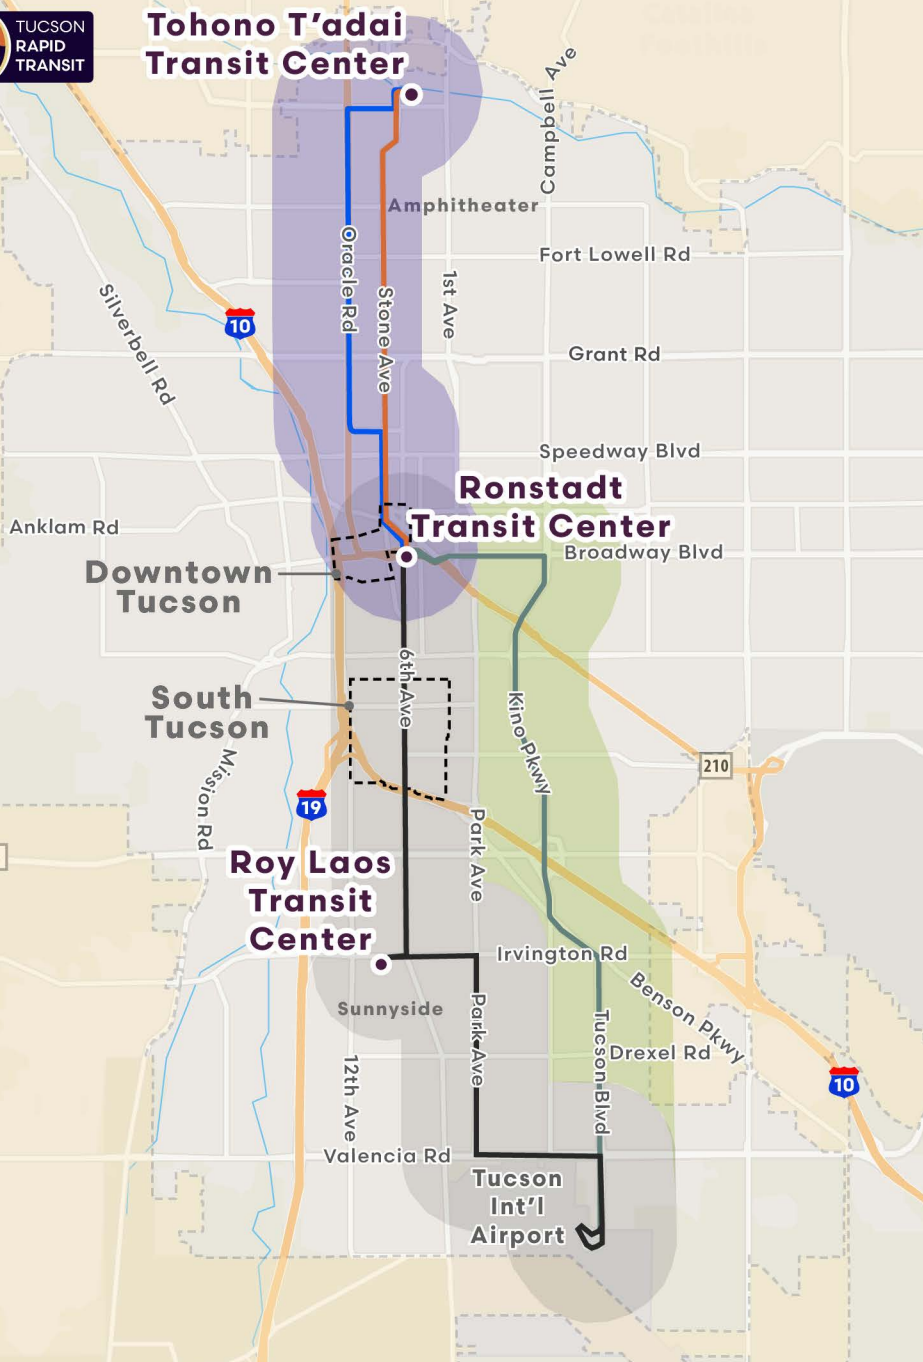

Tohono T'adaí Transit Center

LEGEND

Study Area

- North Segment
- South Segment
- Expanded South Segment
- Unincorporated Pima County
- Tucson

Potential Corridors

- Stone Ave
- Stone Ave/6th Ave
- Oracle Rd
- Kino Pkwy